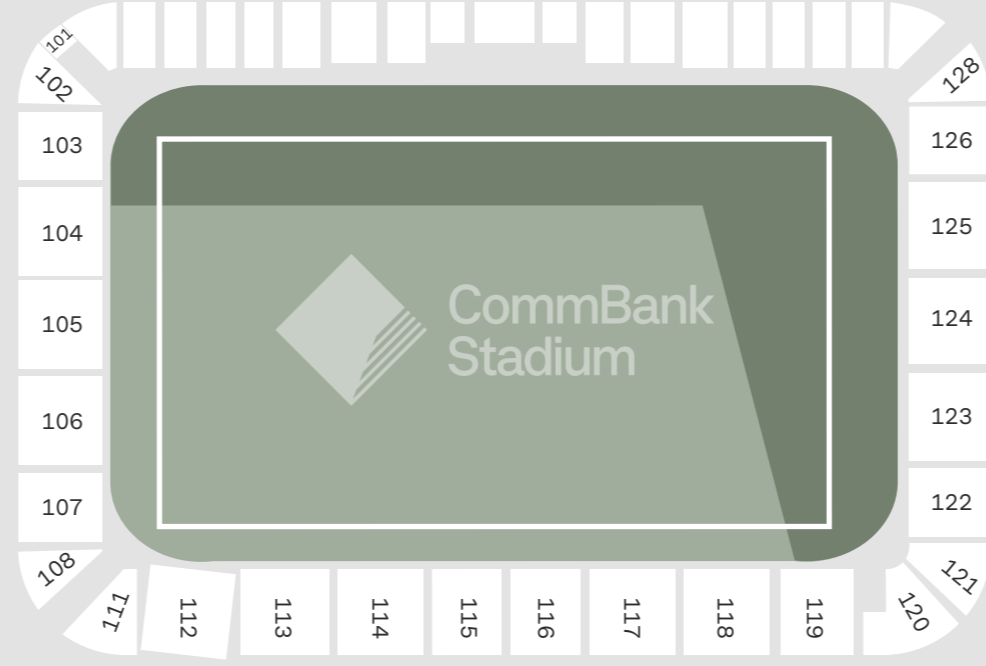

Parramatta Leagues Club

Western Private Carpark

Northern Private Carpark

Western Grandstand Premium Seating

CommBank Stadium

Parramatta Station - 1.2km

Gate 1

Gate 2

O'Connell Street

Victoria Road

G

F

E

D

C

B

A

H

Level 1 - Retail Outlets